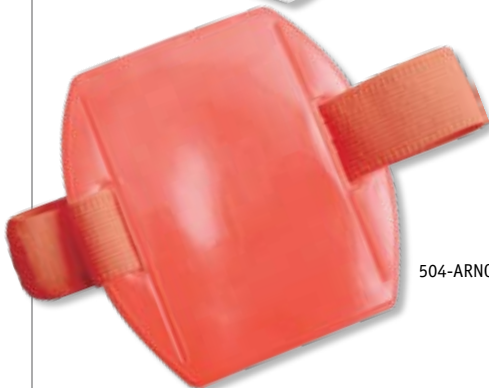

Specialty Holders

504-AR1W

504-ARNB

504-ARNO

>> Arm Band Badge Holders

*For Physically Active Personnel,
Won't Fall Off Clothing or Get Lost*

- Adjust strap with one hand without removing from arm
- Arm band flexes with arm movements

ITEM #	BAND COLOR	INSERT SIZE (W" X H")
504-ARNW	WHITE	2 3/8 x 3 3/8
504-ARFW	WHITE	2 3/4 x 3 7/8
504-ARNB	NAVY BLUE	2 3/8 x 3 3/8
504-ARFB	NAVY BLUE	2 3/4 x 3 7/8
504-AR1W	WHITE	3 3/8 x 2 3/8
504-AR1B	NAVY BLUE	3 3/8 x 2 3/8
504-ARNO	FLUORESCENT ORANGE	2 3/8 x 3 3/8

IMPRINT INFORMATION: Your message can appear in a special area above the ID card.

ZIPPER CLOSURE

504-ARZW	WHITE	2 3/8 x 3 3/8
504-ARZB	NAVY BLUE	2 3/8 x 3 3/8

Red Item # indicates IN-STOCK ready to ship products.

504-ARZB

>> Reflective Arm Band Badge Holders

Ideal for Night Time Use

- Straps securely and comfortably to arm – won't slip off
- Made of reflective vinyl
- Holder and strap are color matched
- Choose from Orange, Red or Yellow reflective colors