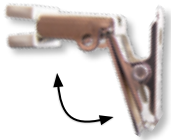

**#505-AD Clip with Adhesive Pad**

A stronger adhesive for a good hold.

**#505-NC Neck Chain Adapter**

See page 26 for neck chains.

**#505-PIN Strap Pin**

Same as #505-SD except with a locking bar pin in place of the bulldog clip.

**#505-SDP Pin/Clip Strap**

Same as #505-SD except with a pin/clip combination.

**#505-M Belt Strap**

Large 1-1/2" loop that snaps around a belt. The small loop goes through a slotted badge holder or ID card.

# Strap Clips

#505-C1 **Metal Belt Holder** clips over a belt while the front has a hook for slotted ID cards.

#505-SDC **Color Strap Clips** are the same as item #505-SD but with a choice of 6 strap colors: blue, white, red, black, green or yellow.

#K-1 **Card Clamp™**

Gripper pads eliminate slot punching and securely hold your card to a pull strength of 10 lbs. Patent pending.

#SW-1 **Swivel Hook**

Fits 1/8" round cord or 3/8" flat fabric lanyards.